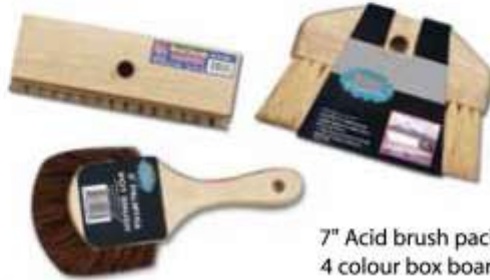

7" Acid brush packed in 4 colour box board tag